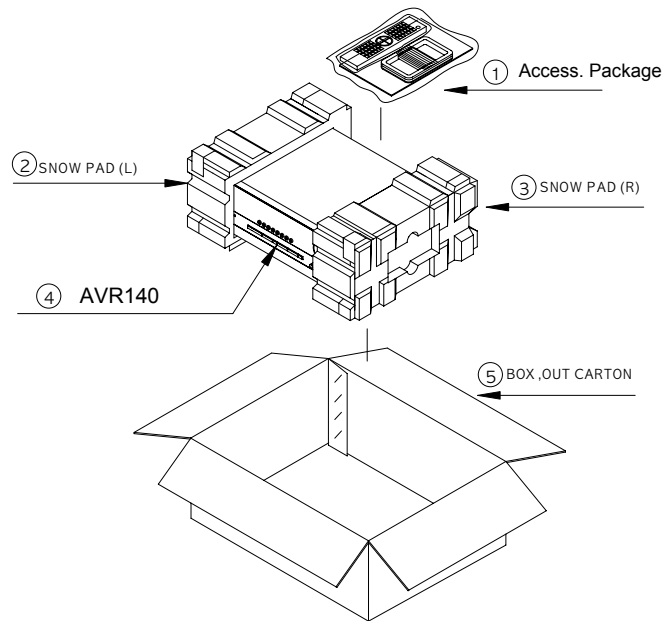

1. Instruction manual ass'y - Accessories

NO	DESCRIPTION	PARTS NO.	Q.ty
1	POLY BAG		1
2	CARD WARRANTY	CQE1A172X	1
3	AM LOOP ANTENNA	CSA1A027Z	1
4	BATTERY		3
5	INSTRUCTION MANUAL	CQX1A1025Z	1
6	FM 1 POL ANT(UL)	CSA1A019Z	1
7	REMOCON TRANSMITTER ASS'Y	HARTAVR140	1
8	SHEET GUIDE(QUICK START GUIDE)	CQE1A258Z	1
9	STAPLE		3
10	COVER ASS'Y	CGRAVR130ZA	1
1	COVER A	CGR1A331M7H43	1
2	COVER B	CGR1A332M7H43	1
3	SHEET, FRONT COVER	CQE1A219Z	1
4	PAD, COVER	CPS1A676	1
5	BAG, POLY		1
11	IMAGE BROCHURES	HQE1A273Z	1

2. Package Drawing

AVR140

NO	DESCRIPTION	PARTS NO.	Q.ty
1	Access. Package		1
2	SNOW, PAD(L)	CPS5A564	1
3	SNOW, PAD(R)	CPS5A565	1
4	AVR140	AVR 140	1
5	BOX, OUT CARTON	CPG1A797Z	1